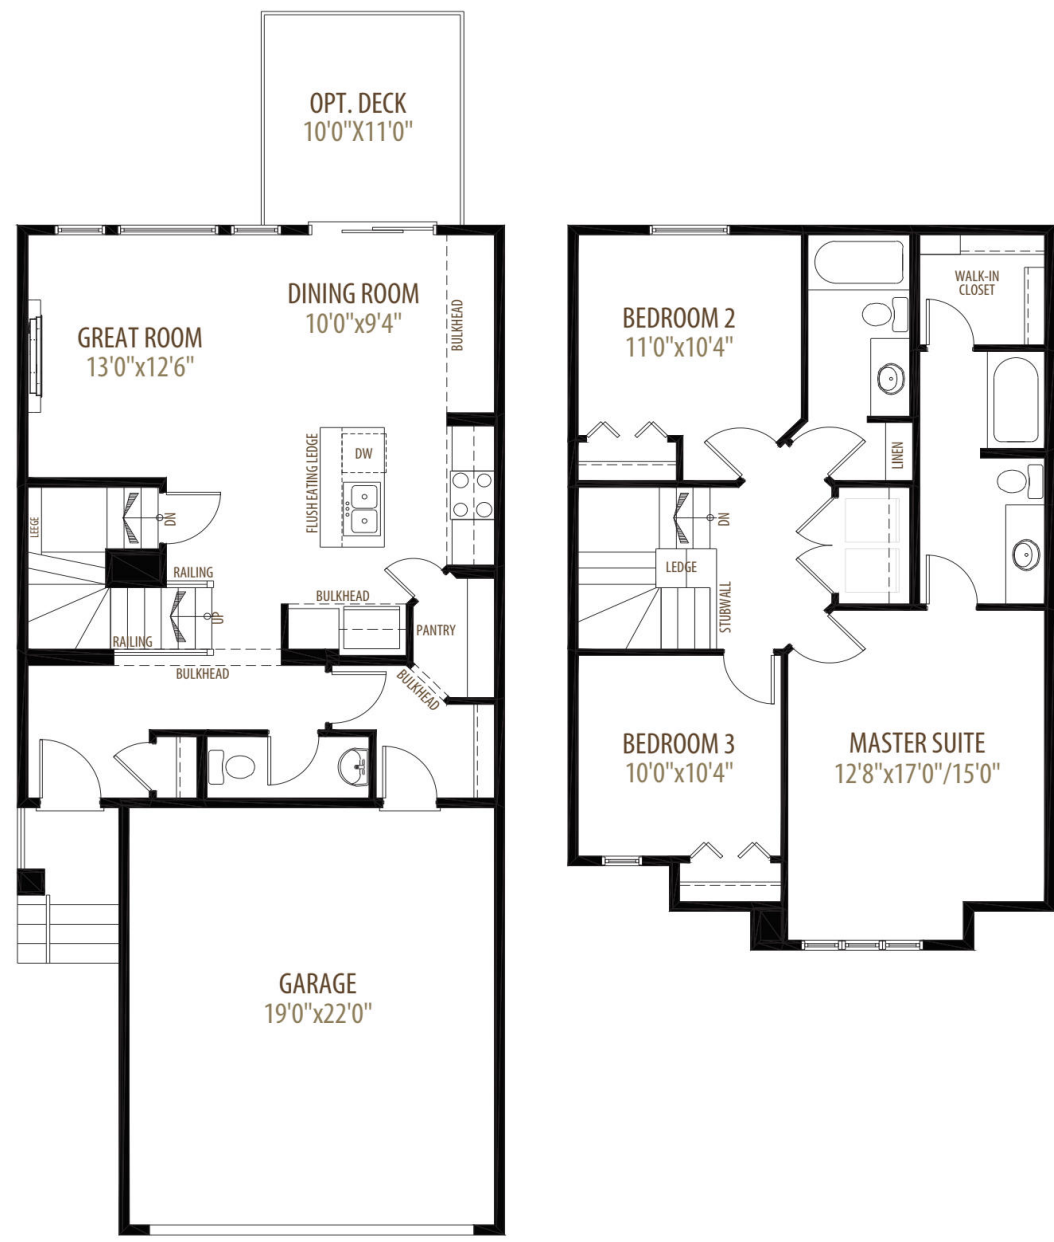

Main | 720 sq.ft.
Upper | 858 sq.ft.

1,578 sq.ft.

INNOVATION
SERIES

MODEL

THE BAXTER

FLOORPLAN HIGHLIGHTS:

- NEW PLAN FROM DANZANTE • 3 BEDROOMS •
- 2.5 BATHROOMS • UPPER FLOOR LAUNDRY •
- MAIN FLOOR MUD ROOM

.....

.....

.....

.....

.....

.....

.....

Main Floor

Upper Floor

Plan and exterior elevation are illustrations only. Elevations and plans may not be exactly as shown and may display non-standard features. The builder reserves the right to make changes without notice or obligation.